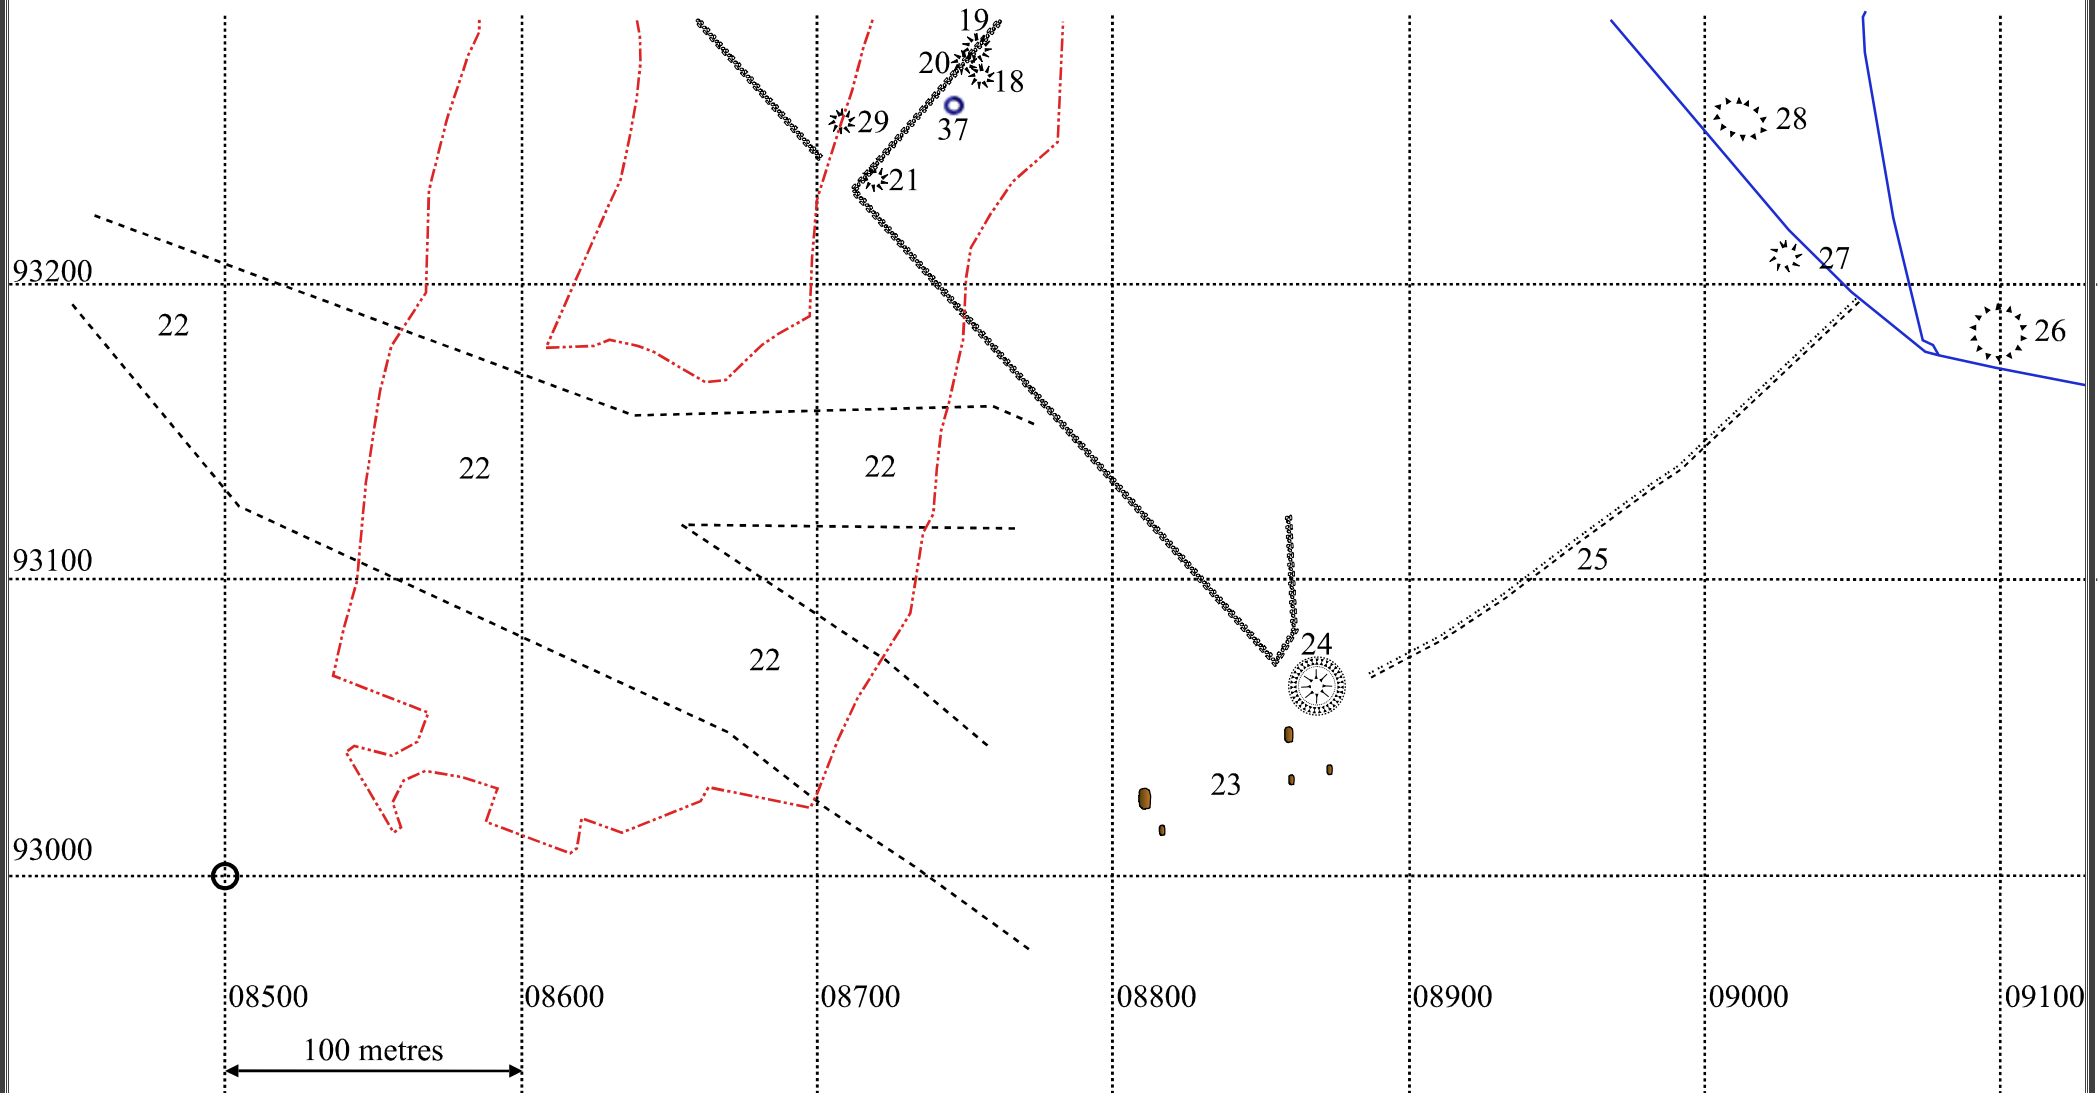

Proposed Small Arms Range at Bellerby Moor

Map 2: Southern Section - Wide View

© Swaledale and Arkengarthdale Archaeology Group

27/01/2012

- Drystone wall
- - - - - Range footprint
- Watercourse

100 metres

○ = SE 08500 93000