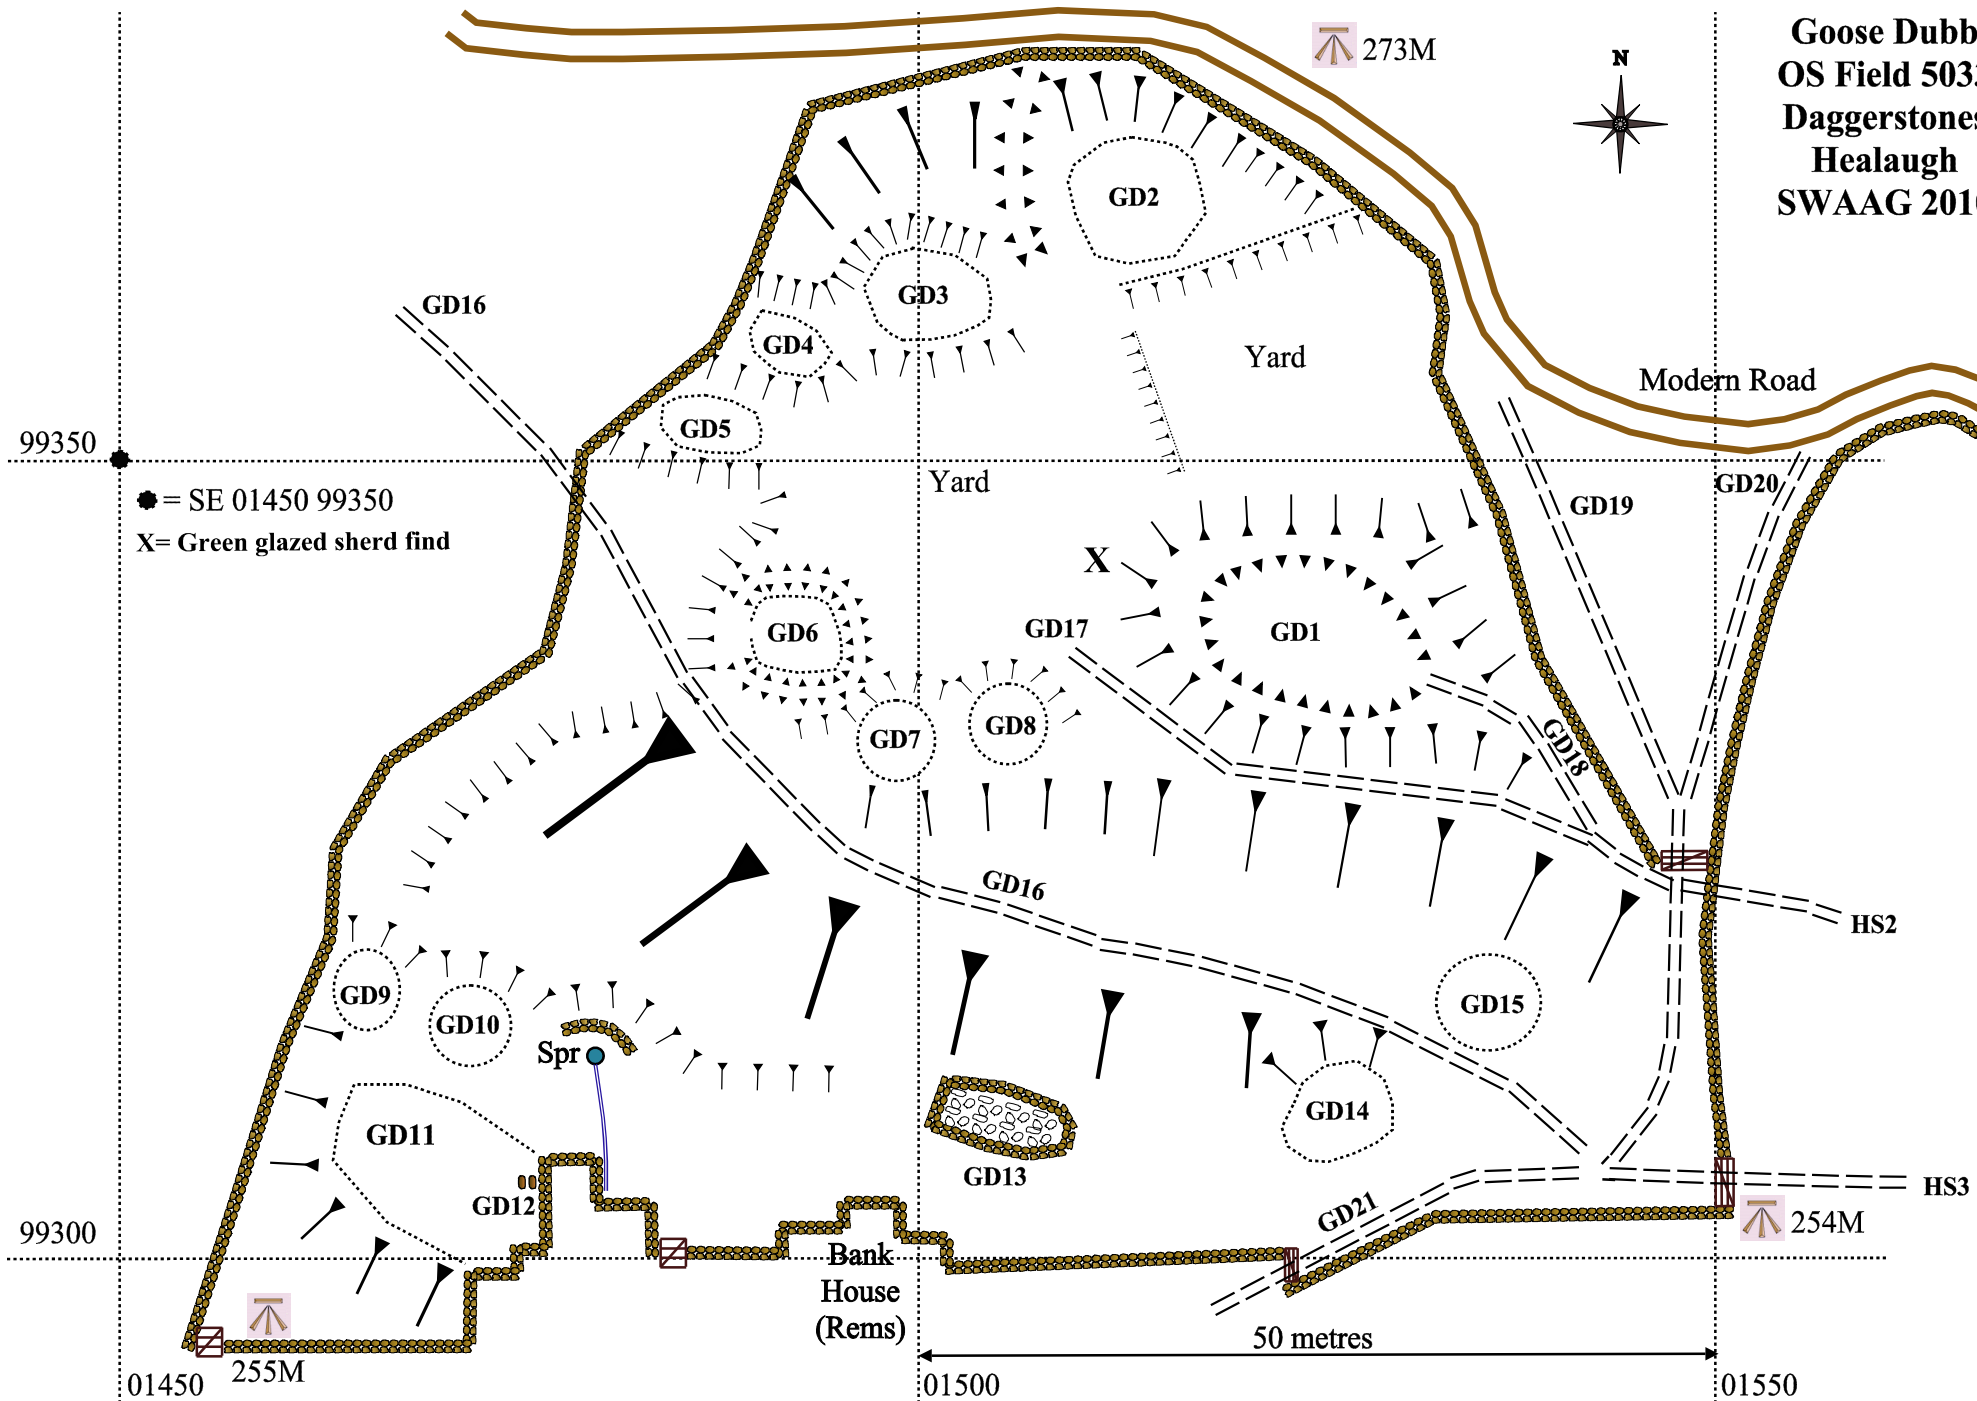

Goose Dubb
OS Field 5033
Daggerstones
Healagh
SWAAG 2010

99350

● = SE 01450 99350
X = Green glazed sherd find

99300

01450 255M

01500

01550

273M

254M

50 metres

GD16

GD2

GD3

GD4

GD5

GD6

GD7

GD8

GD17

GD1

GD19

GD20

GD18

GD16

HS2

HS3

Yard

Yard

Modern Road

Bank House (Rems)