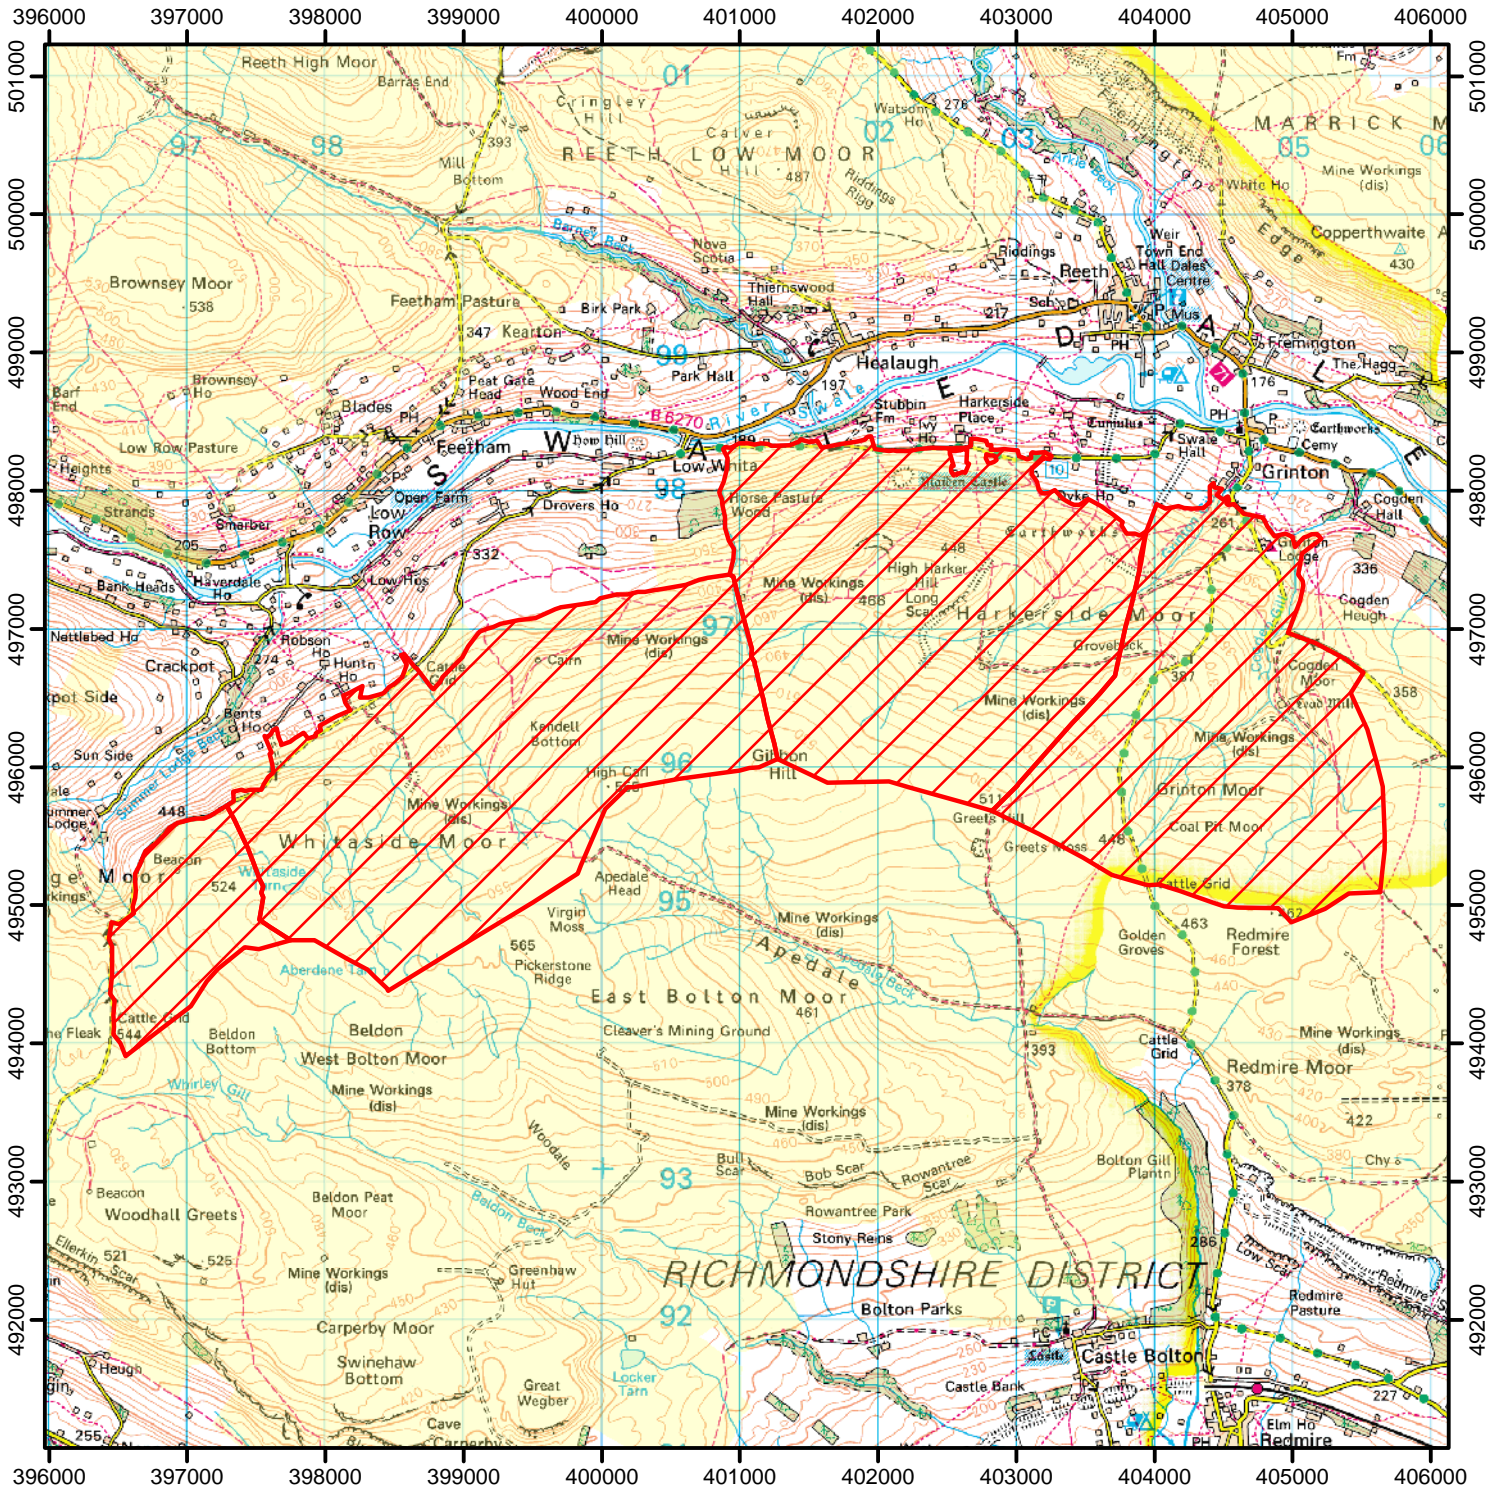

# TO PROTECT MOORLAND BIRDS

Dogs are not allowed on the open access land shown hatched below. This does not apply to guide dogs, hearing dogs and dogs kept under close control on public rights of way.

From: 28/05/2010 to 27/05/2015

Case Number: 2010025284

© Crown Copyright and database right 2009. All rights reserved. Ordnance Survey Licence number 100022021

-  Restricted Open Access Land
-  Open Access Land

For more information call the Open Access Contact Centre on 0845 100 3298 or visit our website at [www.naturalengland.org.uk/openaccess](http://www.naturalengland.org.uk/openaccess)